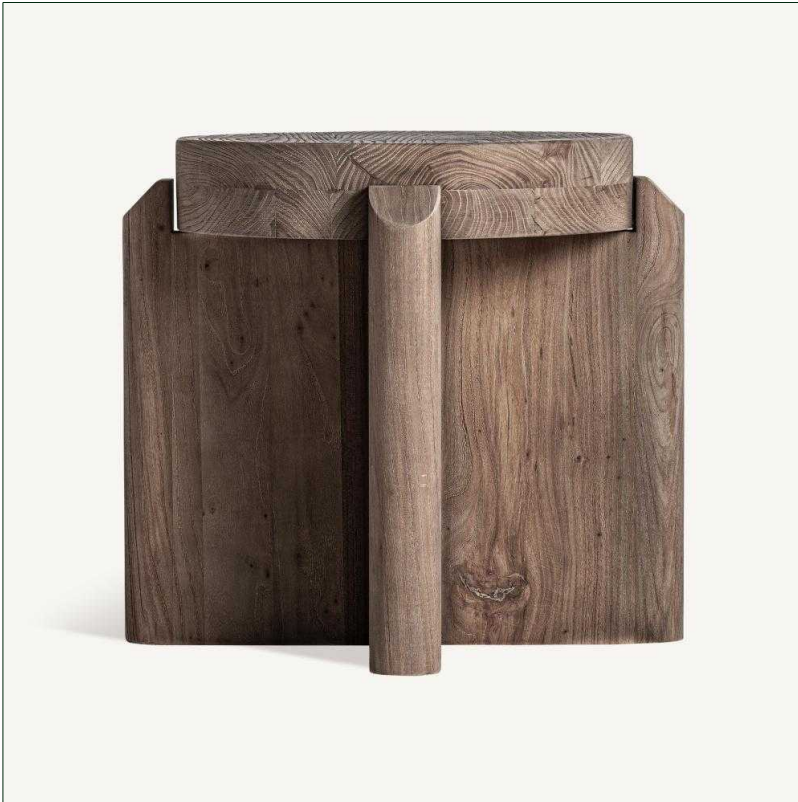

# VICAL

Ref. 36778 JACQUARD STOOL

## COMPOSITION

Elm wood in brown

## DIMENSIONS

Measurements (length x width x height):  
49 x 49 x 45 cm.

Weight:  
17,6 kg.

Legs dimensions:  
6X21X41.5 cm.

Seat size:  
40X40X8 cm.

Height floor to seat:  
45 cm.

Supported Weight:  
150 kg.