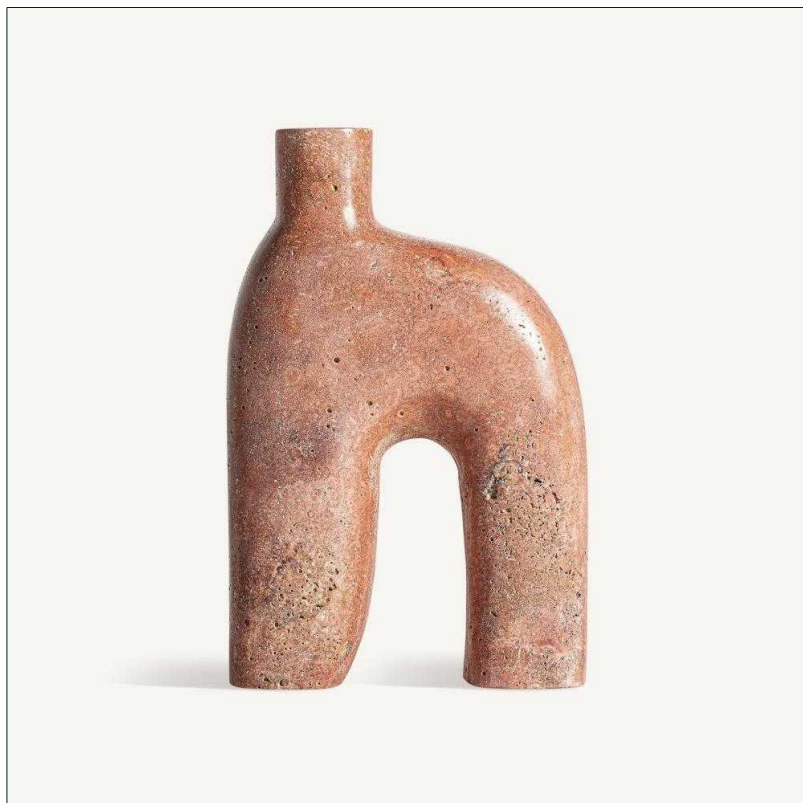

Ref. 34517 KLEISE VASE

COMPOSITION

Marble in pale pink

DIMENSIONS

Measurements (length x width x height):
20 x 7,5 x 31 cm.

Weight:
5,9 kg.

<u>Packaging</u>	Type	Units/Box	Content	Volume	Length	Wide	High	Weigth (Kg)
	WRAPPED	1	PRODUCT	0.0067	22	10	32	6,5