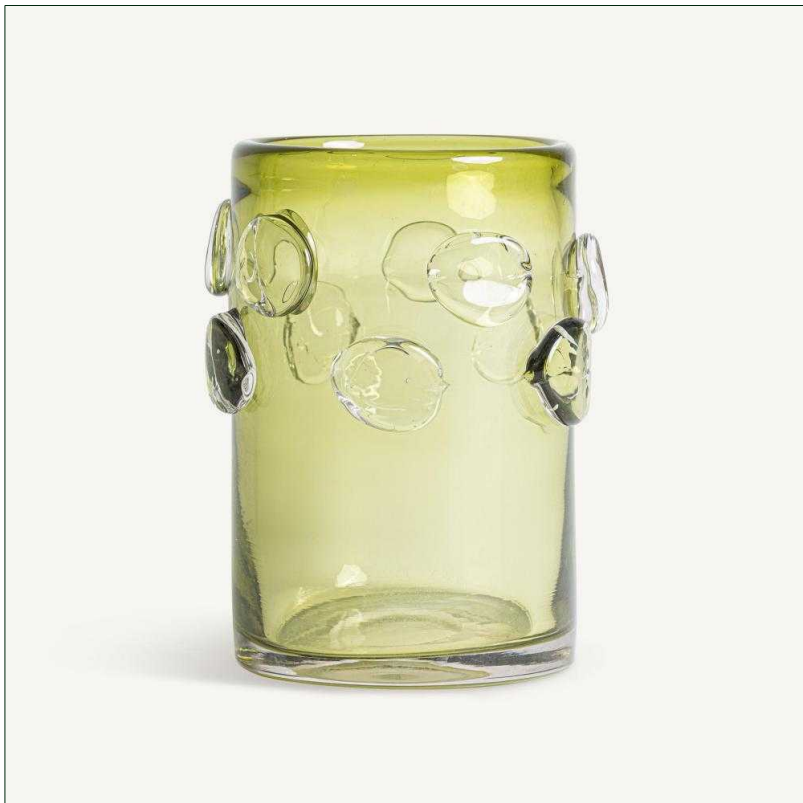

VICAL

Ref. 37265 KIO VASE

COMPOSITION

Glass in green with a translucent finish

DIMENSIONS

Measurements (length x width x height):
16 x 16 x 31 cm.

Weight:
3,9 kg.

Packaging	Type	Units/Box	Content	Volume	Length	Wide	High	Weigth (Kg)
	CARTON	1		0.0122	20	20	32	4,3