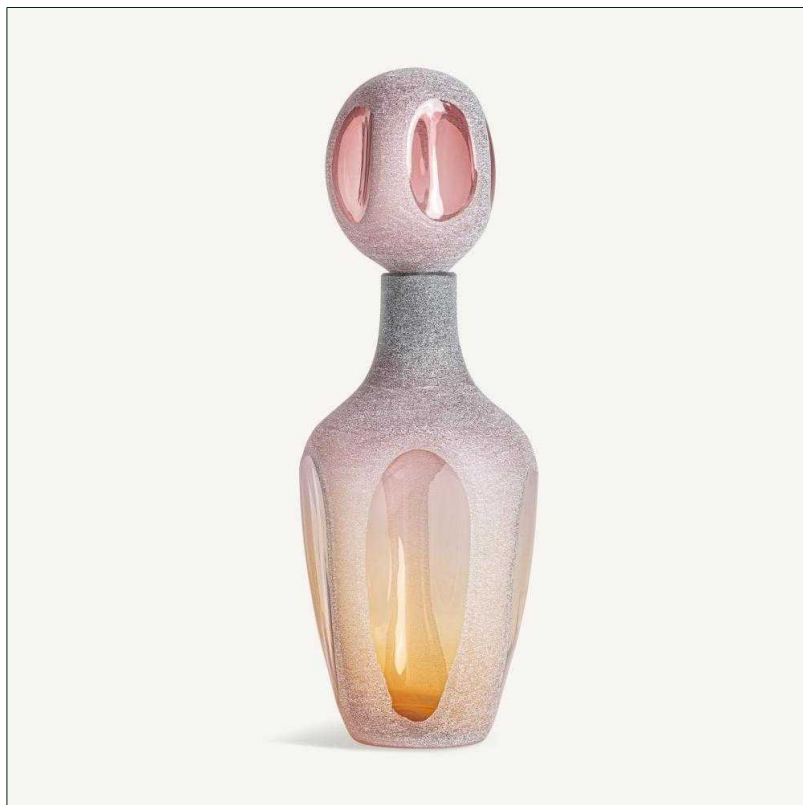

VICAL

Ref. 37264 YAEKO VASE

COMPOSITION

Glass in pink

DIMENSIONS

Measurements (length x width x height):
18,5 x 18,5 x 58 cm.

Weight:
3,0 kg.

Type of lid:
independiente.