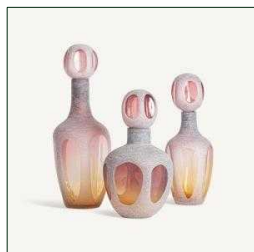

VICAL

Ref. 37264 YAEKO VASE

COMPOSITION

Glass in pink

DIMENSIONS

Measurements (length x width x height):
18,5 x 18,5 x 58 cm.

Weight:
3,0 kg.

Type of lid:
independiente.