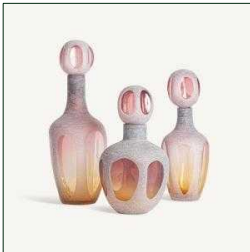

VICAL

Ref. 37263 YAEKO VASE

COMPOSITION

Glass in pink

DIMENSIONS

Measurements (length x width x height):
15,5 x 15,5 x 47 cm.

Weight:
1,5 kg.

<u>Packaging</u>	Type	Units/Box	Content	Volume	Length	Wide	High	Weigth (Kg)
	CARTON	1		0.0175	19	19	51	2,6