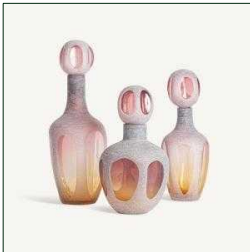

VICAL

Ref. 37262 YAEKO VASE

COMPOSITION

Glass in pink

DIMENSIONS

Measurements (length x width x height):
21,5 x 21,5 x 43 cm.

Weight:
3,0 kg.

Type of lid:
independiente.