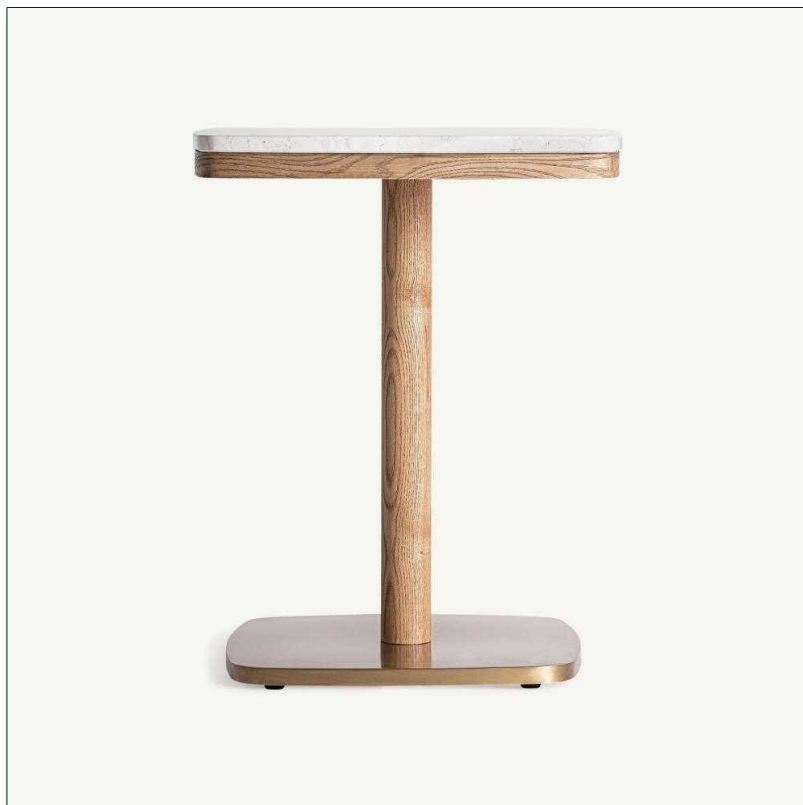

VICAL

Ref. 34455 ALFERCE BAR TABLE

COMPOSITION

Terrazzo in white, combined with gold steel and wood

DIMENSIONS

Measurements (length x width x height):
50 x 50 x 66 cm.

Weight:
30,5 kg.

Legs dimensions:
42X42X3,5 cm.

Edge table to leg:
21 cm.

Board thickness:
5 cm.

Supported Weight:
40 kg.

Packaging	Type	Units/Box	Content	Volume	Length	Wide	High	Weigth (Kg)
	CARTON	1	PRODUCT	0.2864	62	60	77	37,8