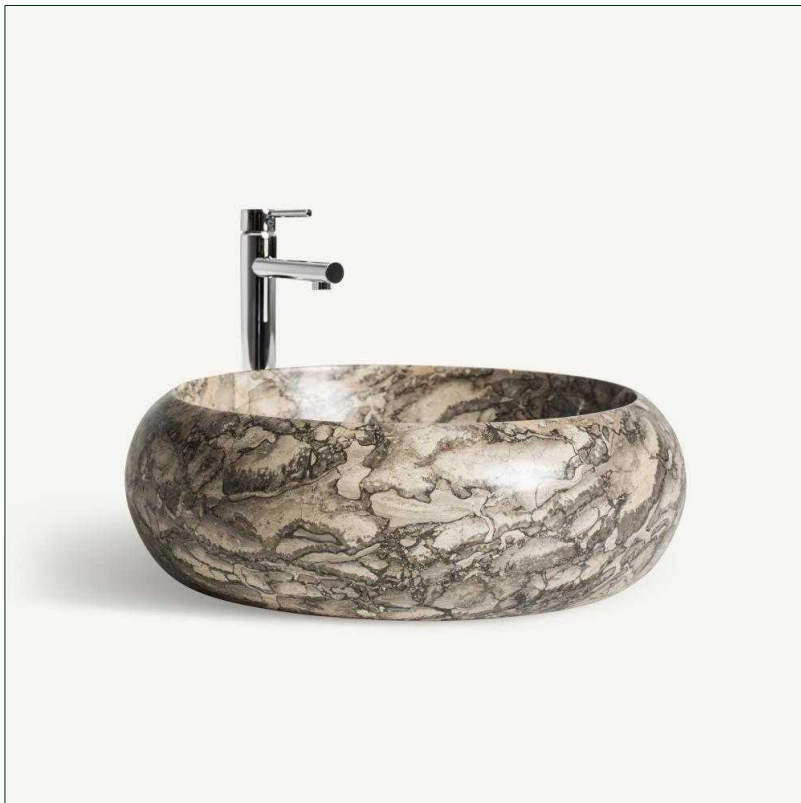

VICAL

Ref. 36615 IRIS WASHBASIN

UNIQUE PIECE

COMPOSITION

Marble in grey

DIMENSIONS

Measurements (length x width x height):
40 x 40 x 15 cm.

Weight:
21,9 kg.

Drainage diameter:
45 mm.

Packaging	Type	Units/Box	Content	Volume	Length	Wide	High	Weigth (Kg)
	CARTON	1	PRODUCT	0.0476	45	45	24	24,3