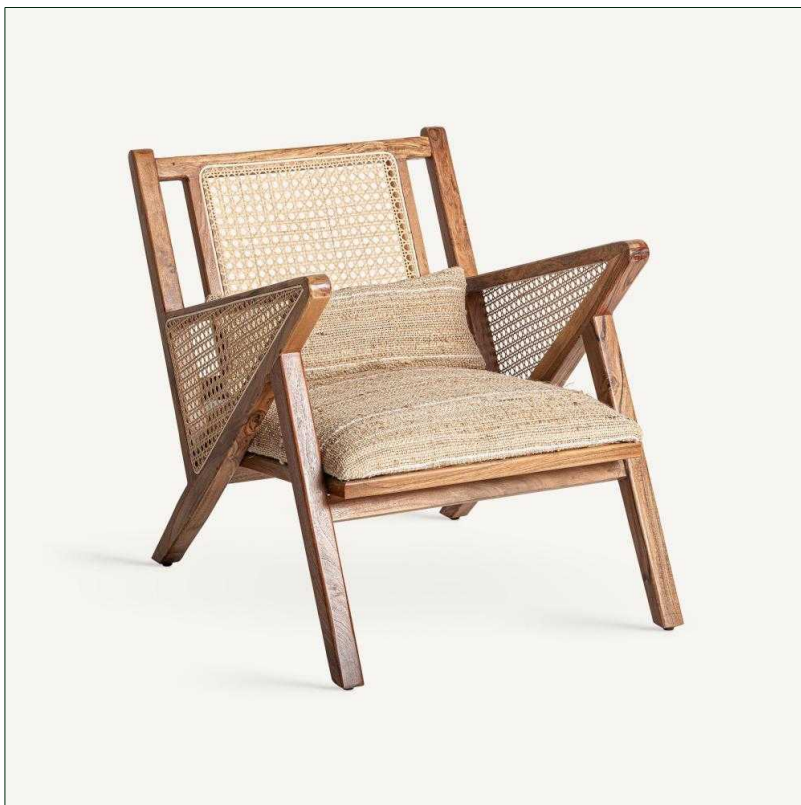

# VICAL

Ref. 34386 HICKORY ARMCHAIR

## COMPOSITION

Mango wood in brown, combined with neutral tones cotton and light brown jute

## DIMENSIONS

Measurements (length x width x height):  
61 x 82 x 73 cm.

Weight:  
14,3 kg.

Legs dimensions:  
4X4X24 cm.

Seat size:  
53X56X10 cm.

Height floor to seat:  
41 cm.

Height floor to armrest:  
55 cm.