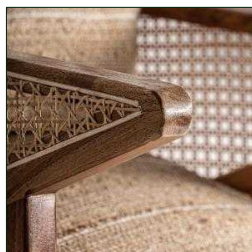

Packaging	Type	Units/Box	Content	Volume	Length	Wide	High	Weigth (Kg)
	CARTON	1	PRODUCT	0.4623	84	64	86	23,2