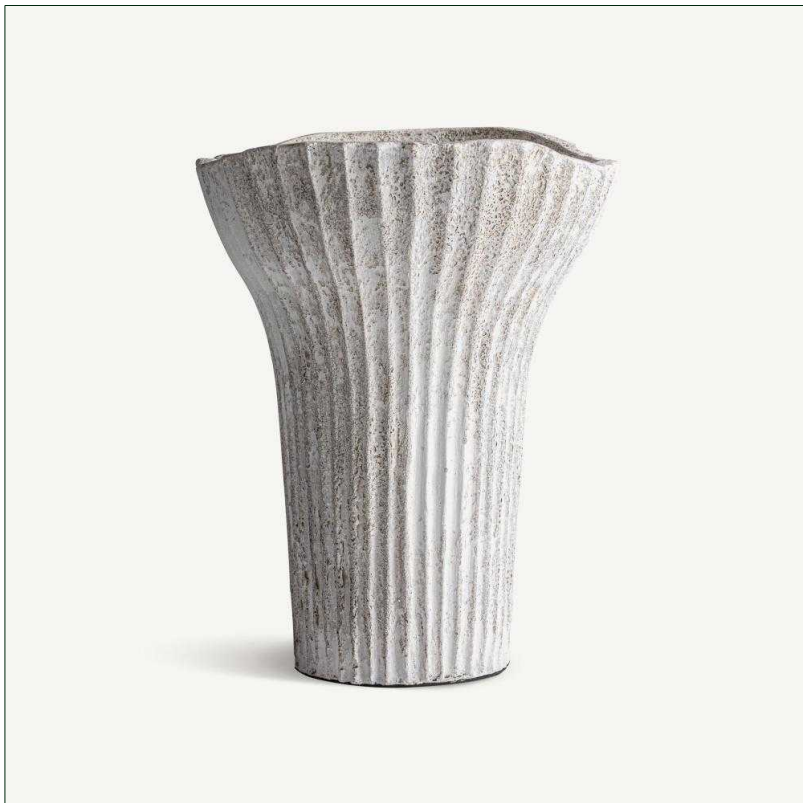

# VICAL

Ref. 36805 LUMO CENTERPIECE

## COMPOSITION

Terracotta in off white with a textured finish