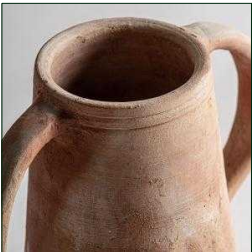

# VICAL

Ref. 34346 AIKE VASE

UNIQUE PIECE

COMPOSITION

Clay in brown tones with a distressed finish

DIMENSIONS

Measurements (length x width x height):  
26 x 17 x 27 cm.

Weight:  
2,2 kg.