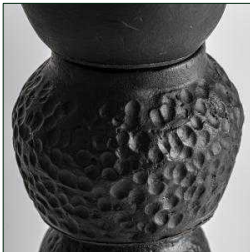

# VICAL

Ref. 36792 SOMA DECORATIVE FIGURE

## COMPOSITION

Terracotta in black with a matte finish, combined with beige marble and aluminum

## DIMENSIONS

Measurements (length x width x height):  
20 x 20 x 188 cm.

Weight:  
27,3 kg.

Base / legs measurement (cm.):  
20X20X20.

Figure measurement (cm.):  
8.5X8.5X164.

Detachable product.

Packaging	Type	Units/Box	Content	Volume	Length	Wide	High	Weigth (Kg)
	CARTON	1	PRODUCT	0.166	2.12	27	29	31,9