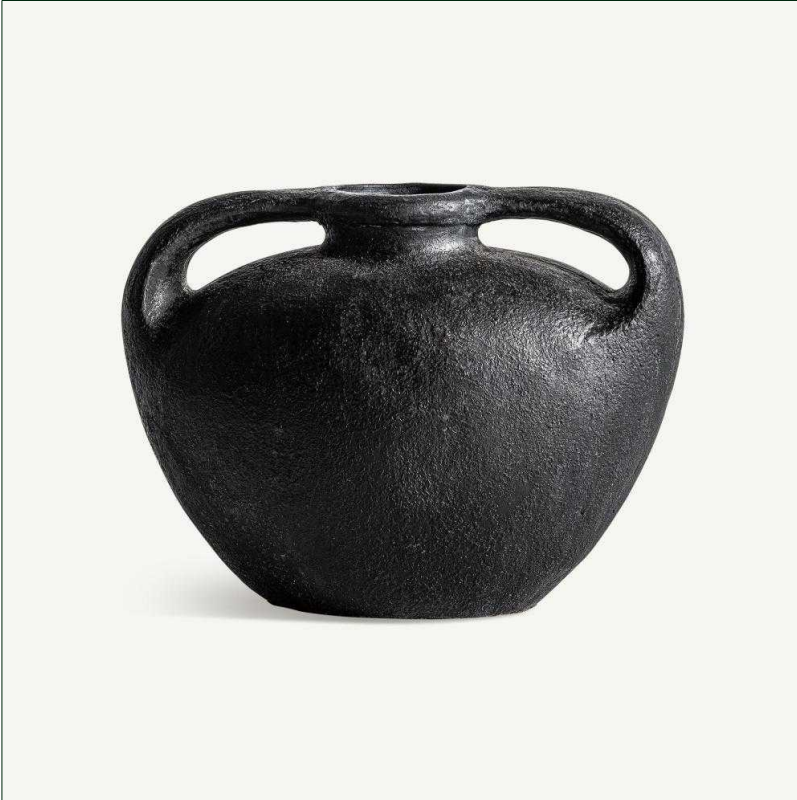

VICAL

Ref. 34321 IBOR VASE

COMPOSITION

Terracotta in black

DIMENSIONS

Measurements (length x width x height):
40 x 22 x 27 cm.

Weight:
6,4 kg.

<u>Packaging</u>	Type	Units/Box	Content	Volume	Length	Wide	High	Weigth (Kg)
	CARTON	1		0.045	50	25	36	7,8
	CARTON	1		0.0405	45	30	30	7,8