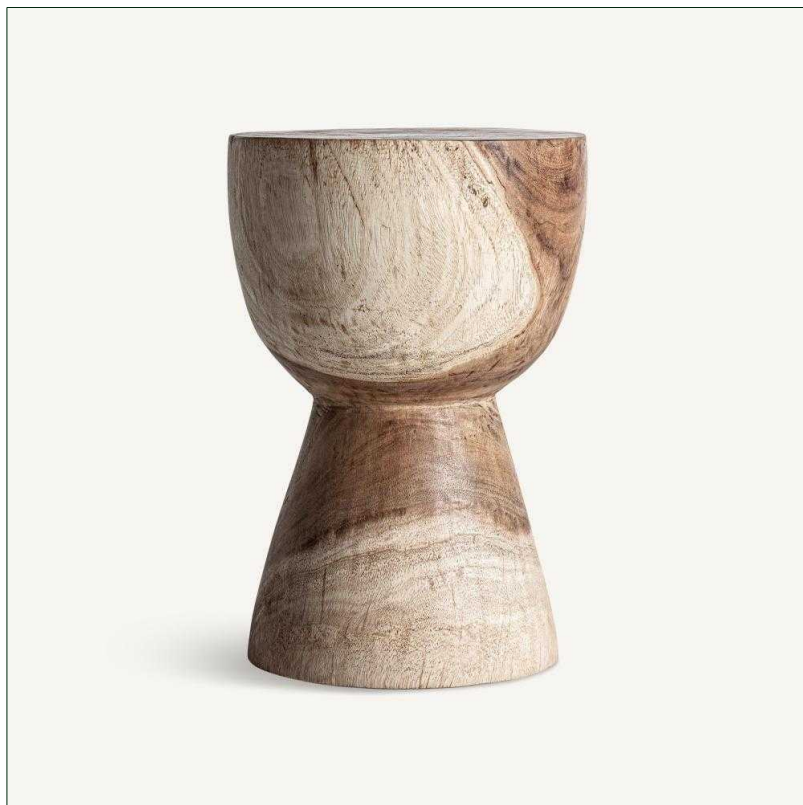

# VICAL

Ref. 34304 RIMINI SIDE TABLE

## COMPOSITION

Suar wood in brown

## DIMENSIONS

Measurements (length x width x height):  
30 x 30 x 45 cm.

Weight:  
13,8 kg.

Legs dimensions:  
27x27x23 cm.

Board thickness:  
22 cm.

Supported Weight:  
10 kg.

Cleaning instructions:  
Clean daily with a synthetic cloth. Clean with mix of cold water and mild soap. Dry with a cotton cloth. If wood is varnished you can add a small spoon of vinegar to the mix in order to recover its brightness.