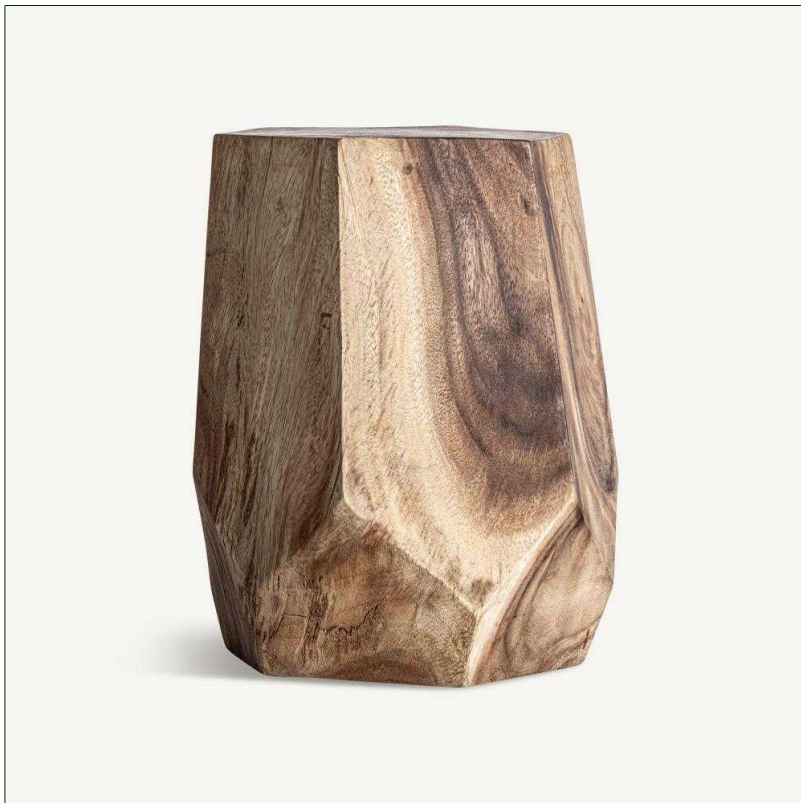

VICAL

Ref. 34303 RIMINI SIDE TABLE

UNIQUE PIECE

COMPOSITION

Suar wood in brown

DIMENSIONS

Measurements (length x width x height):
28 x 28 x 40 cm.

Weight:
14,2 kg.