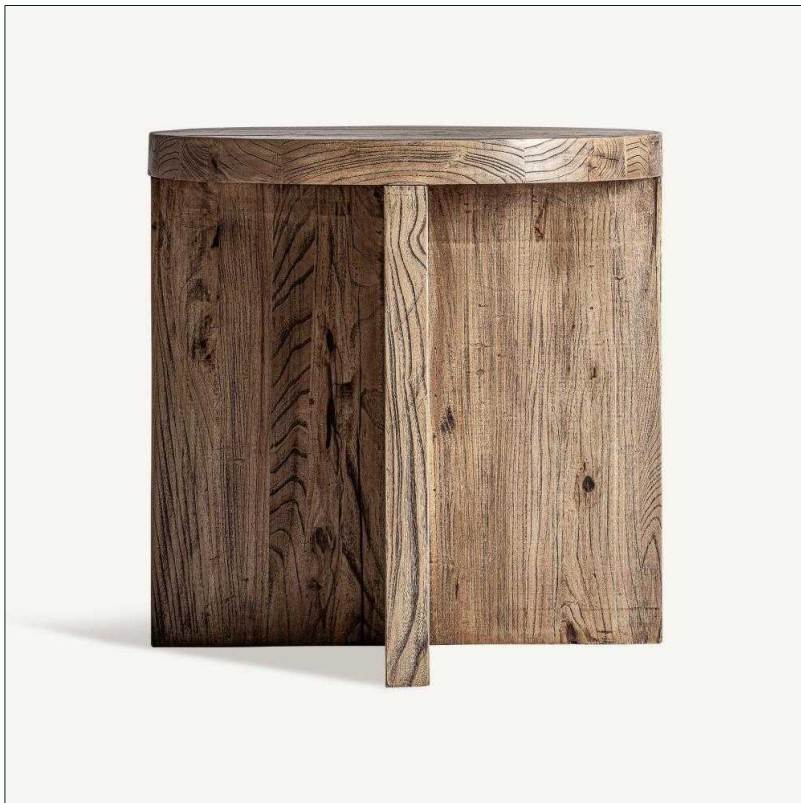

VICAL

Ref. 36659 NORVIK SIDE TABLE

COMPOSITION

Elm wood in brown

DIMENSIONS

Measurements (L x W x H):
60 x 60 x 60 cm.

Weight:
28.6 kg.

Legs dimensions:
5 x 27,5 x 55 cm.

Tabletop thickness:
5 cm.

Type of legs:
Fixed

Maximum supported Weight:
60 kg.

Packaging	Type	Units/Box	Content	Volume	Length	Wide	High	Weight (Kg)
	CARTON	1	PRODUCT	0.2499	62	62	65	33,5