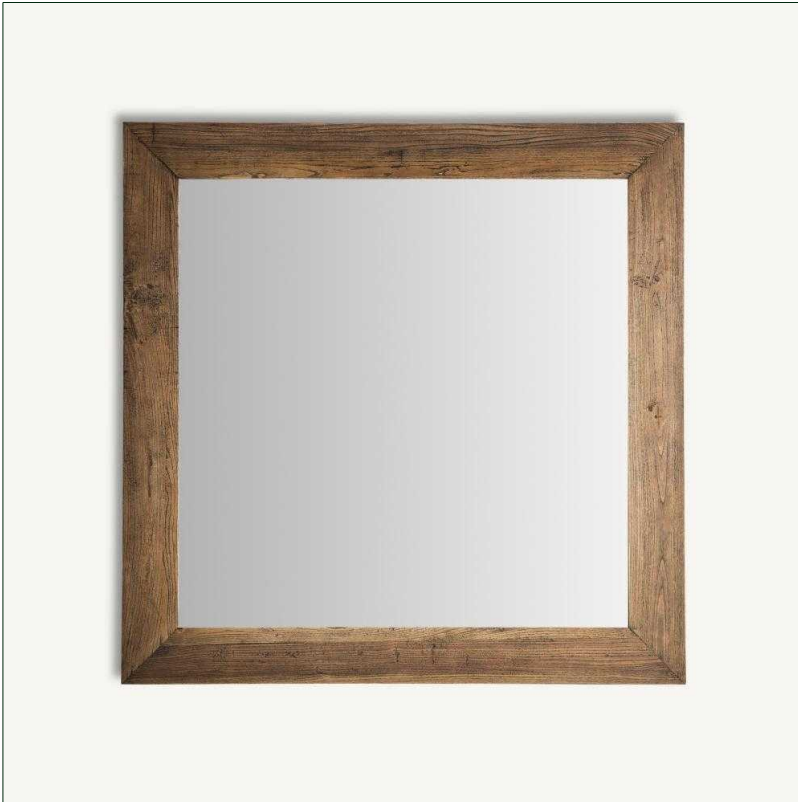

VICAL

Ref. 36649 NORVIK MIRROR

COMPOSITION

Elm wood in brown, combined with mirror

DIMENSIONS

Measurements (length x width x height):
140 x 4 x 140 cm.

Weight:
31,5 kg.

Frame:
14 cm.

Mirror size:
112X112 cm.

Anchor mode:
pletina tornillo

Hanging position:
Horizontal and Vertical

Included:
wall fixing system.

Packaging	Type	Units/Box	Content	Volume	Length	Wide	High	Weigth (Kg)
	CARTON	1	PRODUCT	0.2409	1.48	11	1.48	32,5