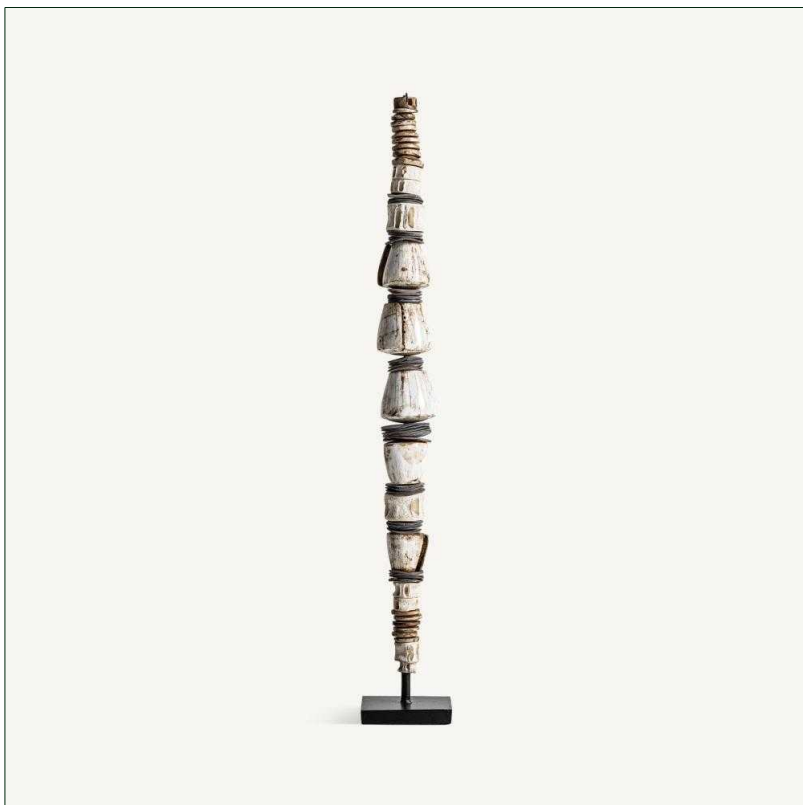

Ref. 34246 DECORATIVE FIGURE

COMPOSITION

Iron in brown, combined with brown tones shell

DIMENSIONS

Measurements (length x width x height):
10 x 10 x 66 cm.

Weight:
1,2 kg.

Packaging	Type	Units/Box	Content	Volume	Length	Wide	High	Weigth (Kg)
	CARTON	1	PRODUCT	0.0115	13	13	68	1,8