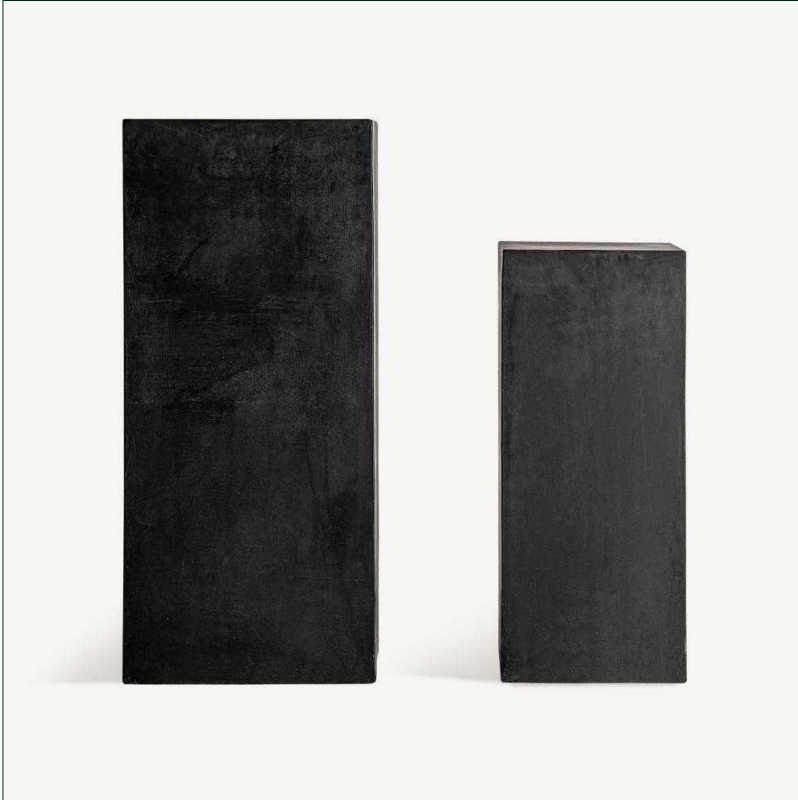

VICAL

Ref. 36472 ELIO STAND (SET OF 2)

COMPOSITION

Terracotta in black

DIMENSIONS

Measurements (length x width x height):

40 x 40 x 90 cm.

30 x 30 x 67 cm.

Weight:
60,2 kg.

Supported Weight:
30 kg.

Stackable product.

<u>Packaging</u>	Type	Units/Box	Content	Volume	Length	Wide	High	Weigth (Kg)
	CARTON	1		0.2705	51	52	1.02	69,1