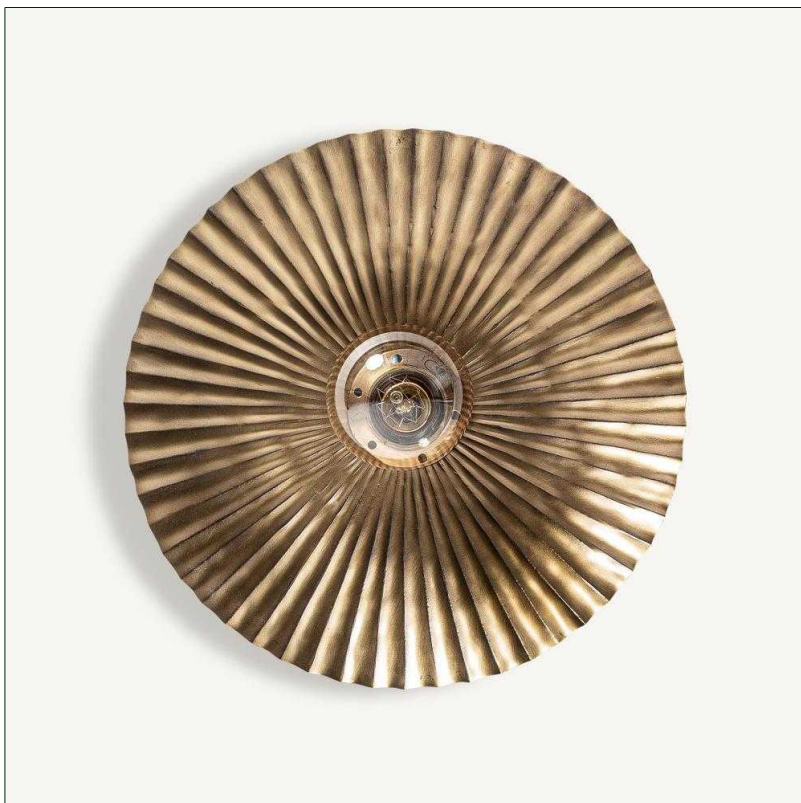

# VICAL

Ref. 34148 JAKLE WALL LAMP

## COMPOSITION

Iron in gold

## DIMENSIONS

Measurements (length x width x height):  
31 x 7 x 31 cm.

Weight:  
0,5 kg.

Bulb base:  
E27

Wattage:  
40W

Number of bulbs:  
1

Trim size:  
11x11x2,5

Cable length:  
10 cm.