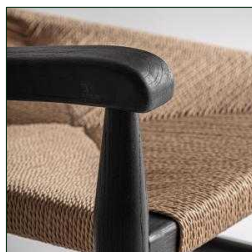

Packaging	Type	Units/Box	Content	Volume	Length	Wide	High	Weigth (Kg)
	CARTON	1	PRODUCT	0.3935	70	76	75	17,8