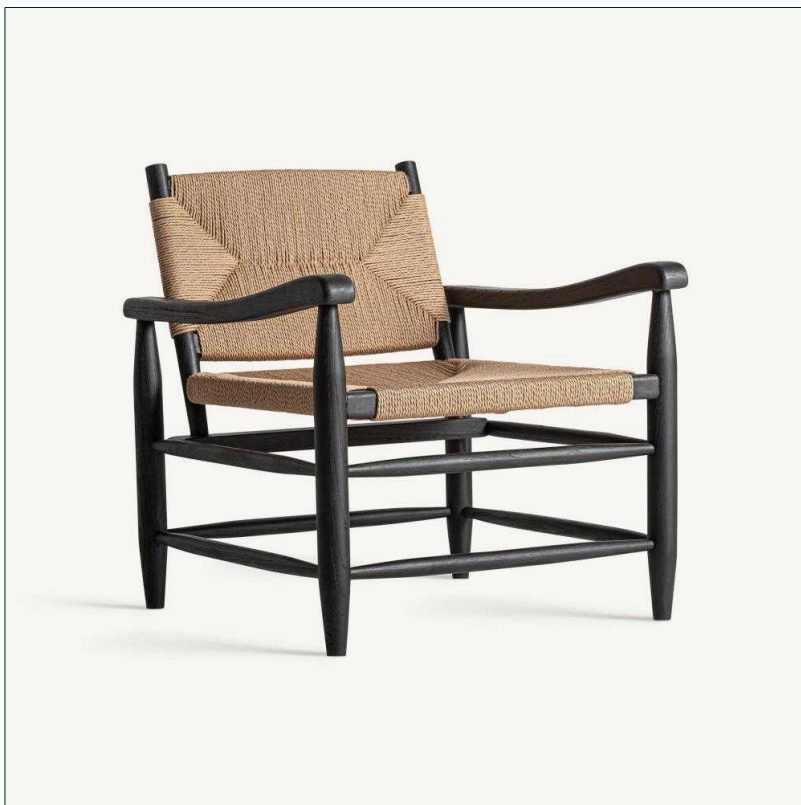

# VICAL

Ref. 33940 DALVIK ARMCHAIR

## COMPOSITION

Rubber wood in black, combined with light brown rope

## DIMENSIONS

Measurements (length x width x height):  
66 x 74 x 73 cm.

Weight:  
12,3 kg.

Legs dimensions:  
5X5X36 cm.

Seat size:  
53X58X4 cm.

Height floor to seat:  
41 cm.

Height floor to armrest:  
54 cm.

Backrest size:  
53X4X35 cm.

Footrest to floor:  
12 cm.

Supported Weight:  
100 kg.

Number of seats:  
1

Packaging	Type	Units/Box	Content	Volume	Length	Wide	High	Weigth (Kg)
	CARTON	1	PRODUCT	0.3935	70	76	75	17,8