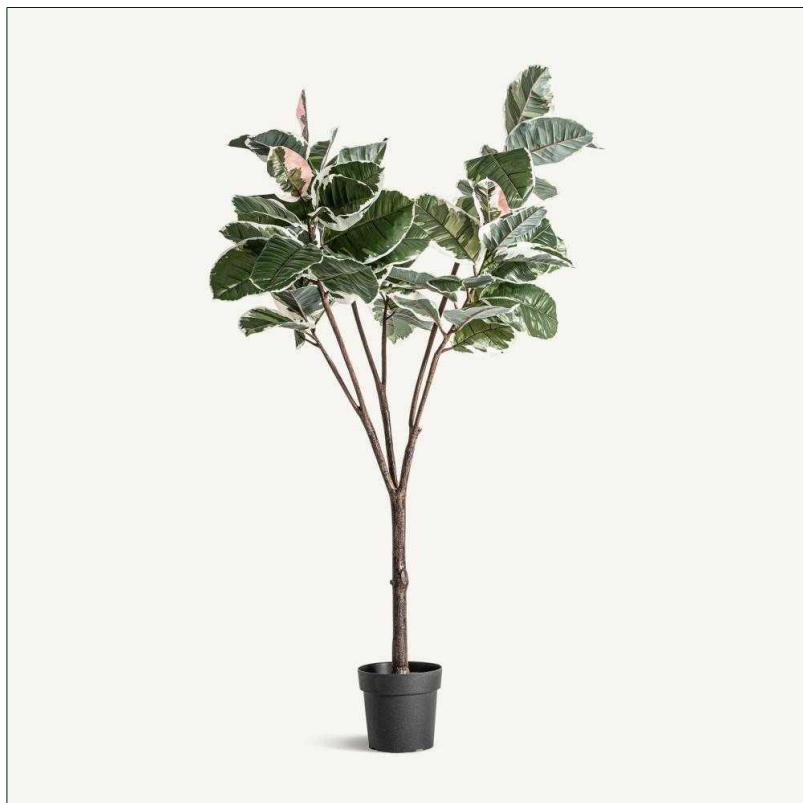

VICAL

Ref. 33921 ROBLE BLANCO PLANT

COMPOSITION

Plastic in green

DIMENSIONS

Measurements (length x width x height):
75 x 75 x 178 cm.

Weight:
4,0 kg.

Foldable product.