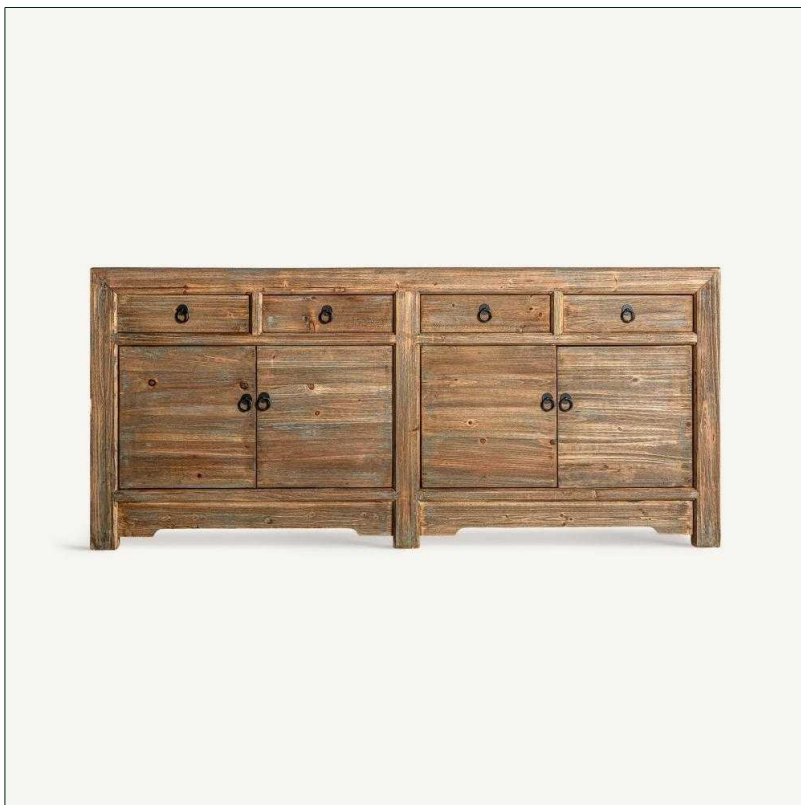

Ref. 33893 ZEITZ SIDEBOARD

COMPOSITION

Pine wood in brown

DIMENSIONS

Measurements (length x width x height):
200 x 48 x 90 cm.

Weight:
60,5 kg.

Number of drawers:
4

Interior drawers:
38x35x10 cm.

Number of doors:
4

Interior space:
(2) 76x38x41.5 cm.

Number of shelves:
2

Type of shelves:
fixed

Height between shelves:
22 cm.

Max. Weight per shelf:
10 kg.

Legs dimensions:
8x5x4 cm.

Board thickness:
2 cm.