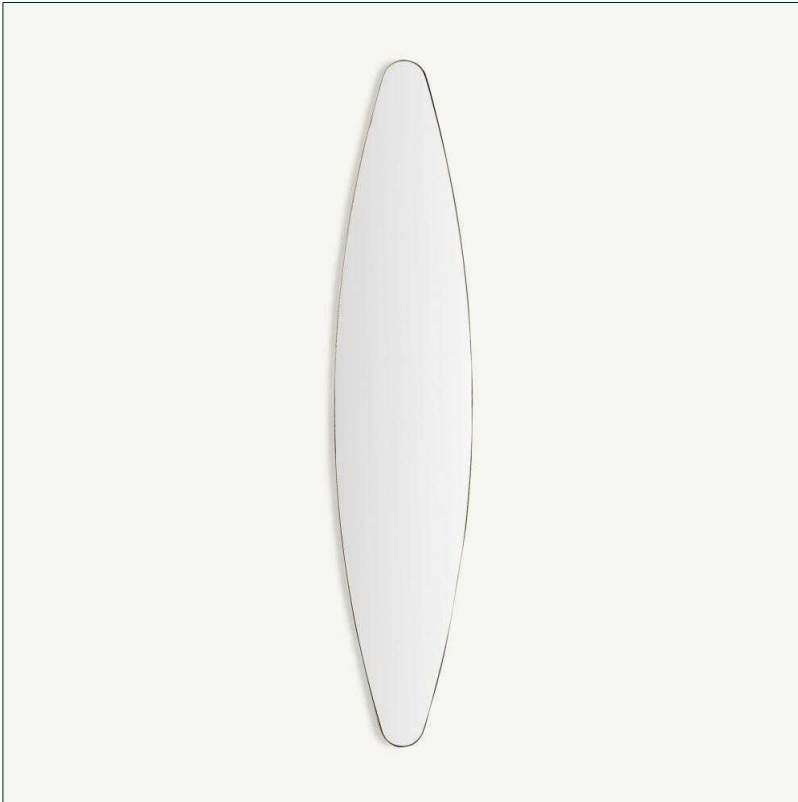

# VICAL

Ref. 33837 BERA MIRROR

## COMPOSITION

Crystal in gold, combined with gold iron and mdf wood

## DIMENSIONS

Measurements (length x width x height):  
35,5 x 3 x 172 cm.

Weight:  
8,9 kg.

Frame:  
0,2 cm.

Mirror size:  
34.6X171.6 cm.

Anchor mode:  
anilla

Hanging position:  
Vertical

Included:  
Wall hanging system.