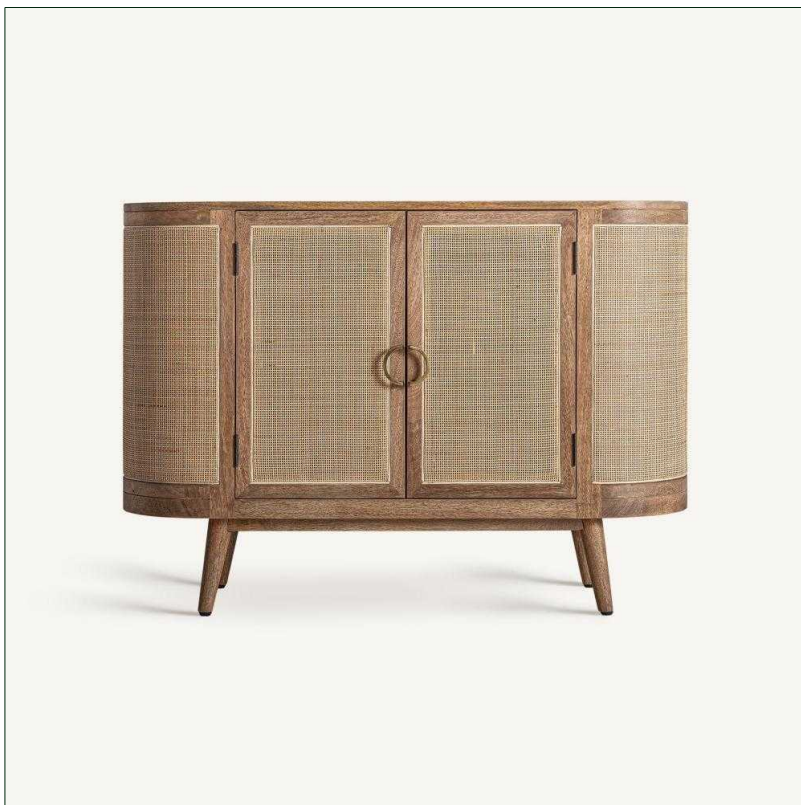

# VICAL

Ref. 33725 BECKLEY SIDEBOARD

## COMPOSITION

Mango wood in brown, combined with and light brown wicker

## DIMENSIONS

Measurements (length x width x height):  
120 x 47 x 85 cm.

Weight:  
32,4 kg.

Number of doors:  
2

Interior space:  
68X41X55 cm.

Number of shelves:  
1

Type of shelves:  
no fixed

Height between shelves:  
27 cm.