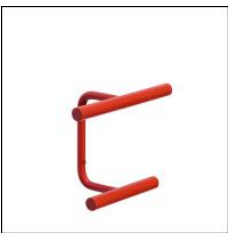

Product box width (cm)	11
Product box height (cm)	22
Max. weight per hook (kg)	5

Cleaning

Care & Maintenance <https://products.hubsch-interior.com/cm_en-992121>

Production

Available content

Image link

Image link

<https://images.hubsch-interior.com/?images=992121&account=PIM&mode=getFiles>

Click the link above to download all photo content for this product.

Images

The following photo content is available for this product.