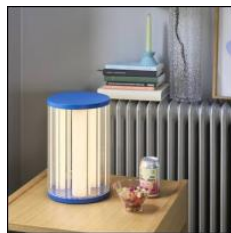

Available content

Image link

Image link

<https://images.hubsch-interior.com/?images=992116&account=PIM&mode=getFiles>

Click the link above to download all photo content for this product.

Images

The following photo content is available for this product.