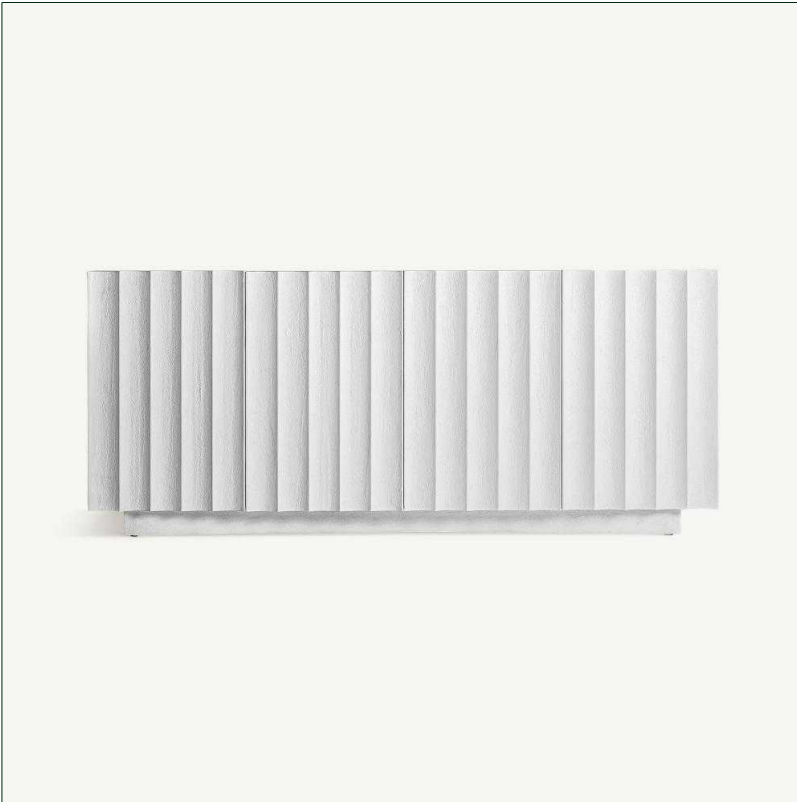

VICAL

Ref. 33478 MULCEY SIDEBOARD

COMPOSITION

Resin in white with a worn effect finish, combined with mdf wood

DIMENSIONS

Measurements (length x width x height):
180 x 40 x 77 cm.

Weight:
87,2 kg.

Number of doors:
4

Interior space:
(2) 86x34x31 cm.

Number of shelves:
1

Type of shelves:
no fixed

Height between shelves:
31 cm.

Max. Weight per shelf:
10 kg.

Legs dimensions:
7,5 cm.

Edge table to leg:
10 cm.

Board thickness:
2,5 cm.