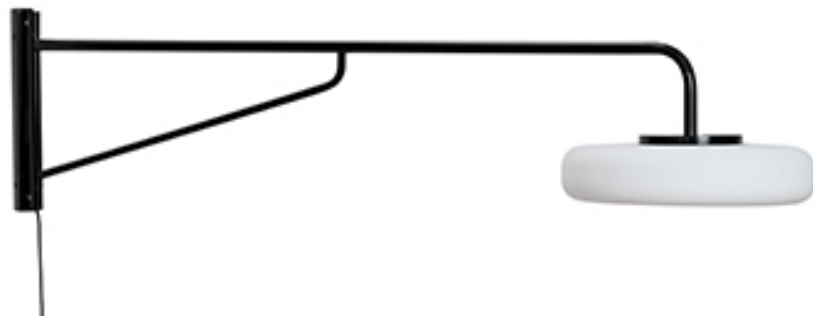

Sway Wall Lamp Black

PRODUCT FACT SHEET

Sway Wall Lamp Black

Light that moves with you. The Sway Wall Lamp combines glossy black surfaces with a soft matt white opal glass shade, creating a striking contrast that feels both modern and refined. Its adjustable arm lets you bring the glow closer for reading or soften the ambience with a gentle tilt — perfect for evenings that shift between focus and rest. Whether spotlighting artwork or casting a warm halo in a quiet nook, it brings flexibility with style. An elegant extension of your space — and your mood.

EAN

EAN	5712772149157
Tariff	94051190

Materials

Materials	Glass, Iron
-----------	-------------

Colour

Colour	Black
Pantone	Black

Dimensions

Size	120x30xh28cm
Net weight (g)	2.370
Gross weight (g)	3.750
Master box length (cm)	118
Master box width (cm)	37
Master box height (cm)	20
Product box length (cm)	118

Product box width (cm)	37
Product box height (cm)	20

Cleaning

Spot cleaning	Soft damp cloth
Care & Maintenance	https://products.hubsch-interior.com/cm_en-962107

Lighting/Electricity

Wattage (W)	10,0
Lumen (lm)	1.000,00
Socket	Non-replaceable LED
IP Class	IP20
Plug type	C
Connection	With wire/plug
Incl. Bulb	Yes
Dimmable	No
CE approved	Yes
Longevity (hrs)	25.000
Kelvin	2.700
Cable length (cm)	200
Wire colour	Black
Energy label	https://eprel.ec.europa.eu/api/products/lightsources/2527720/labels?format=PNG&type=BIG_COLOR
EPREL data sheet	https://eprel.ec.europa.eu/api/products/lightsources/2527720/fiches?language=EN