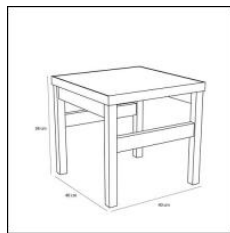

Available content

Image link

Image link

<https://images.hubsch-interior.com/?images=882135&account=PIM&mode=getFiles>

Click the link above to download all photo content for this product.

Images

The following photo content is available for this product.