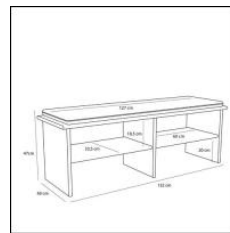

Master box length (cm)	134
Master box width (cm)	42
Master box height (cm)	49
Product box length (cm)	134
Product box width (cm)	42
Product box height (cm)	49

Cleaning

Spot cleaning	Soft damp cloth
Machine washing	No
Tumble dry	No
Can be bleached	No
Ironing	No
Dry clean only	Yes
Removable cover	Yes
Care & Maintenance	https://products.hubsch-interior.com/cm_en-882134

Production

Usability

Use	Indoor

Available content

Image link

Image link

<https://images.hubsch-interior.com/?images=882134&account=PIM&mode=getFiles>

Click the link above to download all photo content for this product.

Images

The following photo content is available for this product.