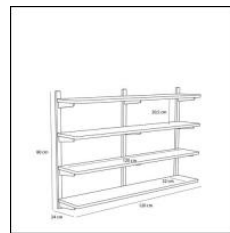

Product box width (cm)	17
Product box height (cm)	25
Max. weight per shelf (kg)	12
Distance between shelves (cm)	20,5

Cleaning

Spot cleaning	Soft damp cloth
Care & Maintenance	https://products.hubsch-interior.com/cm_en-882130

Production

Available content

Image link

Image link

<https://images.hubsch-interior.com/?images=882130&account=PIM&mode=getFiles>

Click the link above to download all photo content for this product.

Images

The following photo content is available for this product.