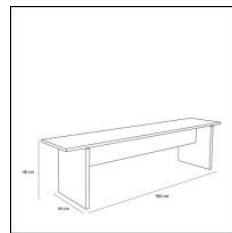

Dimensions

| | |
|-------------------------|--------------|
| Size | 180x44xh48cm |
| Net weight (g) | 26.000 |
| Gross weight (g) | 28.000 |
| Master box length (cm) | 183 |
| Master box width (cm) | 12 |
| Master box height (cm) | 50 |
| Product box length (cm) | 183 |

| | |
|--------------------------|-----|
| Product box width (cm) | 12 |
| Product box height (cm) | 50 |
| Seat height (cm) | 48 |
| Seat depth (cm) | 44 |
| Max. weight on seat (kg) | 200 |
| Armrest height | 48 |

Production

Available content

Image link

Image link

<https://images.hubsch-interior.com/?images=882126&account=PIM&mode=getFiles>

Click the link above to download all photo content for this product.

Images

The following photo content is available for this product.