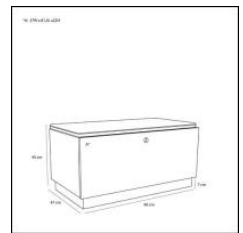

Colour

| | |
|--------|---------------------|
| Colour | Light grey, Natural |
|--------|---------------------|

Dimensions

| | |
|----------------|-------------|
| Size | 90x47xh45cm |
| Net weight (g) | 34.000 |

| | |
|--------------------------|--------|
| Gross weight (g) | 36.000 |
| Master box length (cm) | 93 |
| Master box width (cm) | 50 |
| Master box height (cm) | 49 |
| Product box length (cm) | 93 |
| Product box width (cm) | 50 |
| Product box height (cm) | 49 |
| Seat height (cm) | 45 |
| Seat depth (cm) | 47 |
| Max. weight on seat (kg) | 120 |
| Armrest height | 45 |

Production

Available content

Image link

Image link

<https://images.hubsch-interior.com/?images=882125&account=PIM&mode=getFiles>

Click the link above to download all photo content for this product.

Images

The following photo content is available for this product.