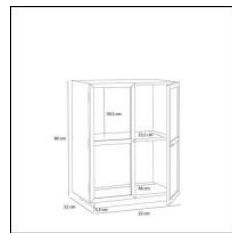

Colour

Colour	Natural
--------	---------

Dimensions

Size	70x39xh90cm
Net weight (g)	30.000
Gross weight (g)	32.500
Master box length (cm)	73
Master box width (cm)	41
Master box height (cm)	93
Product box length (cm)	73
Product box width (cm)	41

Product box height (cm)	93
Max. weight per shelf (kg)	15
Distance between shelves (cm)	38

Cleaning

Spot cleaning	Soft damp cloth
Care & Maintenance	https://products.hubsch-interior.com/cm_en-882116

Production

Available content

Image link

Image link

<https://images.hubsch-interior.com/?images=882116&account=PIM&mode=getFiles>

Click the link above to download all photo content for this product.

Images

The following photo content is available for this product.