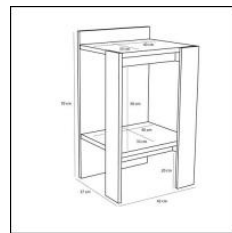

Product box width (cm)	39
Product box height (cm)	72
Max. weight per shelf (kg)	18
Distance between shelves (cm)	40
Table leg length (cm)	64

Cleaning

Spot cleaning	Soft damp cloth
Care & Maintenance	https://products.hubsch-interior.com/cm_en-882110

Production

Available content

Image link

Image link

<https://images.hubsch-interior.com/?images=882110&account=PIM&mode=getFiles>

Click the link above to download all photo content for this product.

Images

The following photo content is available for this product.