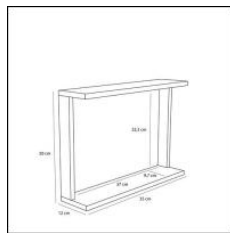

Available content

Image link

Image link

<https://images.hubsch-interior.com/?images=882108&account=PIM&mode=getFiles>

Click the link above to download all photo content for this product.

Images

The following photo content is available for this product.