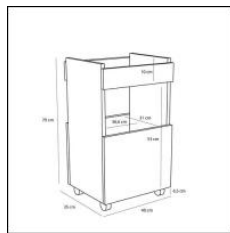

Product box height (cm)	37
Max. weight per shelf (kg)	20
Distance between shelves (cm)	63
Table leg length (cm)	70

Cleaning

Spot cleaning	Soft damp cloth
Care & Maintenance	https://products.hubsch-interior.com/cm_en-882107

Production

Available content

Image link

Image link

<https://images.hubsch-interior.com/?images=882107&account=PIM&mode=getFiles>

Click the link above to download all photo content for this product.

Images

The following photo content is available for this product.