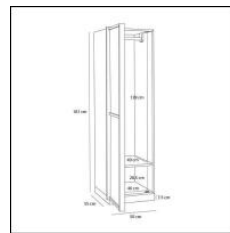

Colour

Colour	Natural
--------	---------

Dimensions

Size	50x55xh181cm
Net weight (g)	50.000
Gross weight (g)	53.000
Master box length (cm)	52
Master box width (cm)	57
Master box height (cm)	196
Product box length (cm)	52
Product box width (cm)	57

Product box height (cm)	196
Max. weight per shelf (kg)	20
Distance between shelves (cm)	83,5

Cleaning

Spot cleaning	Soft damp cloth
Care & Maintenance	https://products.hubsch-interior.com/cm_en-882106

Production

Available content

Image link

Image link

<https://images.hubsch-interior.com/?images=882106&account=PIM&mode=getFiles>

Click the link above to download all photo content for this product.

Images

The following photo content is available for this product.