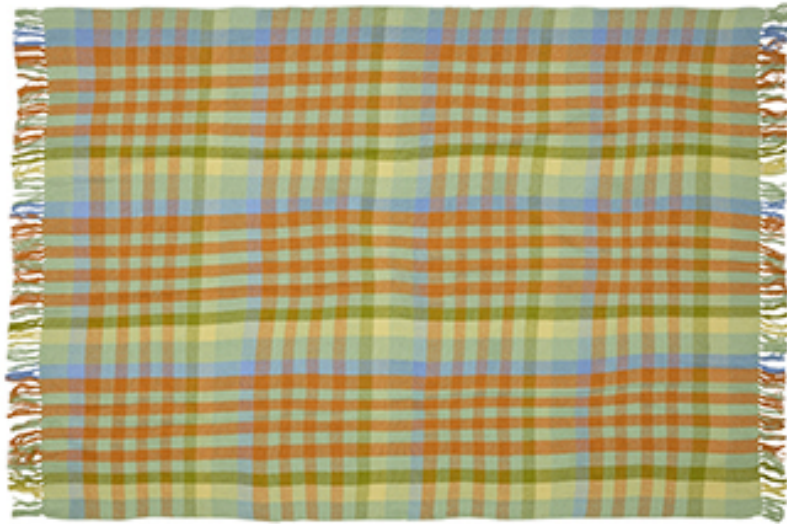

# Tarta Plaid Yellow

PRODUCT FACT SHEET

## Tarta Plaid Yellow

Tartan, but make it sunshine. The Tarta Plaid in vibrant yellow reimagines the classic pattern with a cheerful twist, wrapping tradition in colour and softness. Woven from OEKO-TEX® STANDARD 100 certified cotton, it's gentle on the skin and perfect for everything from breezy summer evenings to quiet winter mornings. Its fluffy texture and bold palette brighten any room in an instant. A feel-good favourite made to lift spirits and elevate your everyday.