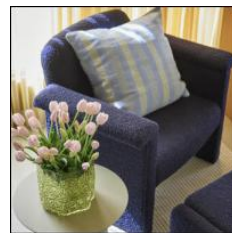

Available content

Image link

Image link

<https://images.hubsch-interior.com/?images=702112&account=PIM&mode=getFiles>

Click the link above to download all photo content for this product.

Images

The following photo content is available for this product.