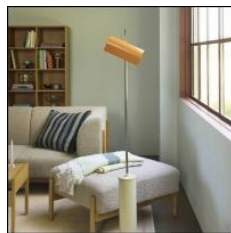

Available content

Image link

Image link

<https://images.hubsch-interior.com/?images=702111&account=PIM&mode=getFiles>

Click the link above to download all photo content for this product.

Images

The following photo content is available for this product.