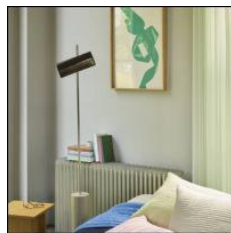

Available content

Image link

Image link

<https://images.hubsch-interior.com/?images=702110&account=PIM&mode=getFiles>

Click the link above to download all photo content for this product.

Images

The following photo content is available for this product.