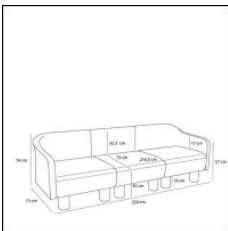

Master box length (cm)	81
Master box width (cm)	87
Master box height (cm)	60
Product box length (cm)	81
Product box width (cm)	87
Product box height (cm)	60
Seat height (cm)	43
Seat depth (cm)	73
Max. weight on seat (kg)	130
Armrest height	57

Cleaning

Spot cleaning	Soft damp cloth
Machine washing	No
Tumble dry	No
Can be bleached	No
Ironing	Low
Dry clean only	No
Removable cover	No
Care & Maintenance	https://products.hubsch-interior.com/cm_en-432106

Production

Usability

Use	Indoor

Available content

Image link

Image link

<https://images.hubsch-interior.com/?images=432106&account=PIM&mode=getFiles>

Click the link above to download all photo content for this product.

Images

The following photo content is available for this product.