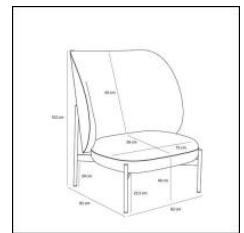

Master box length (cm)	88
Master box width (cm)	86
Master box height (cm)	50
Product box length (cm)	88
Product box width (cm)	86
Product box height (cm)	50
Seat height (cm)	40
Seat depth (cm)	58
Max. weight on seat (kg)	130
Armrest height	40

Cleaning

Spot cleaning	Soft damp cloth
Machine washing	No
Tumble dry	No
Can be bleached	No
Ironing	Low
Dry clean only	No
Removable cover	No
Care & Maintenance	https://products.hubsch-interior.com/cm_en-432103

Production

Usability

Use	Indoor

Available content

Image link

Image link

<https://images.hubsch-interior.com/?images=432103&account=PIM&mode=getFiles>

Click the link above to download all photo content for this product.

Images

The following photo content is available for this product.