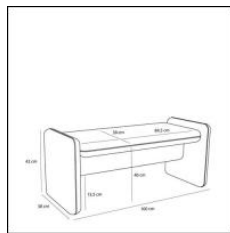

Master box length (cm)	104
Master box width (cm)	41
Master box height (cm)	47
Product box length (cm)	104
Product box width (cm)	41
Product box height (cm)	47
Seat height (cm)	40
Seat depth (cm)	38
Max. weight on seat (kg)	150
Armrest height	40

Cleaning

Spot cleaning	Soft damp cloth
Machine washing	No
Tumble dry	No
Can be bleached	No
Ironing	Low
Dry clean only	No
Removable cover	No
Care & Maintenance	https://products.hubsch-interior.com/cm_en-422114

Production

Usability

Use	Indoor

Available content

Image link

Image link

<https://images.hubsch-interior.com/?images=422114&account=PIM&mode=getFiles>
Click the link above to download all photo content for this product.

Images

The following photo content is available for this product.