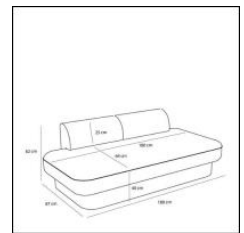

Master box length (cm)	187
Master box width (cm)	91
Master box height (cm)	71
Product box length (cm)	187
Product box width (cm)	91
Product box height (cm)	71
Seat height (cm)	62
Seat depth (cm)	66
Max. weight on seat (kg)	300
Armrest height	62

Cleaning

Spot cleaning	Soft damp cloth
Machine washing	No
Tumble dry	No
Can be bleached	No
Ironing	Low
Dry clean only	No
Removable cover	No
Care & Maintenance	https://products.hubsch-interior.com/cm_en-422112

Production

Usability

Use	Indoor

Available content

Image link

Image link

<https://images.hubsch-interior.com/?images=422112&account=PIM&mode=getFiles>

Click the link above to download all photo content for this product.

Images

The following photo content is available for this product.