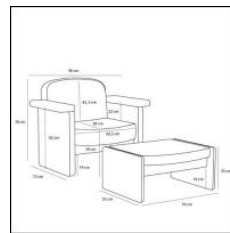

Dimensions

Size	96x73xh78cm, 76x55xh35cm
Net weight (g)	38.000

Gross weight (g)	46.000
Master box length (cm)	98
Master box width (cm)	79
Master box height (cm)	100
Product box length (cm)	98
Product box width (cm)	79
Product box height (cm)	100
Seat height (cm)	39
Seat depth (cm)	58
Max. weight on seat (kg)	150
Armrest height	62

Production

Available content

Image link

Image link

<https://images.hubsch-interior.com/?images=422109&account=PIM&mode=getFiles>

Click the link above to download all photo content for this product.

Images

The following photo content is available for this product.