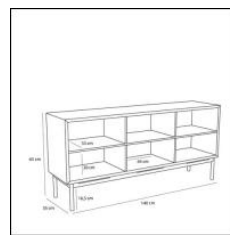

Product box length (cm)	149
Product box width (cm)	48
Product box height (cm)	17
Max. weight per shelf (kg)	15
Distance between shelves (cm)	20

Cleaning

Spot cleaning	Soft damp cloth
Care & Maintenance	https://products.hubsch-interior.com/cm_en-422103

Production

Available content

Image link

Image link

<https://images.hubsch-interior.com/?images=422103&account=PIM&mode=getFiles>

Click the link above to download all photo content for this product.

Images

The following photo content is available for this product.