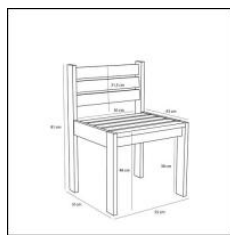

Gross weight (g)	8.000
Master box length (cm)	83
Master box width (cm)	53
Master box height (cm)	20
Product box length (cm)	83
Product box width (cm)	53
Product box height (cm)	20
Seat height (cm)	48
Seat depth (cm)	43
Max. weight on seat (kg)	150
Armrest height	48

Cleaning

Spot cleaning	Water on cloth
Machine washing	30
Tumble dry	Yes
Can be bleached	No
Ironing	Medium
Dry clean only	No
Removable cover	Yes
Care & Maintenance	https://products.hubsch-interior.com/cm_en-142109

Production

Usability

Use	For extended longevity, we recommend covering the outdoor furniture during winter season.

Available content

Image link

Image link

<https://images.hubsch-interior.com/?images=142109&account=PIM&mode=getFiles>
Click the link above to download all photo content for this product.

Images

The following photo content is available for this product.